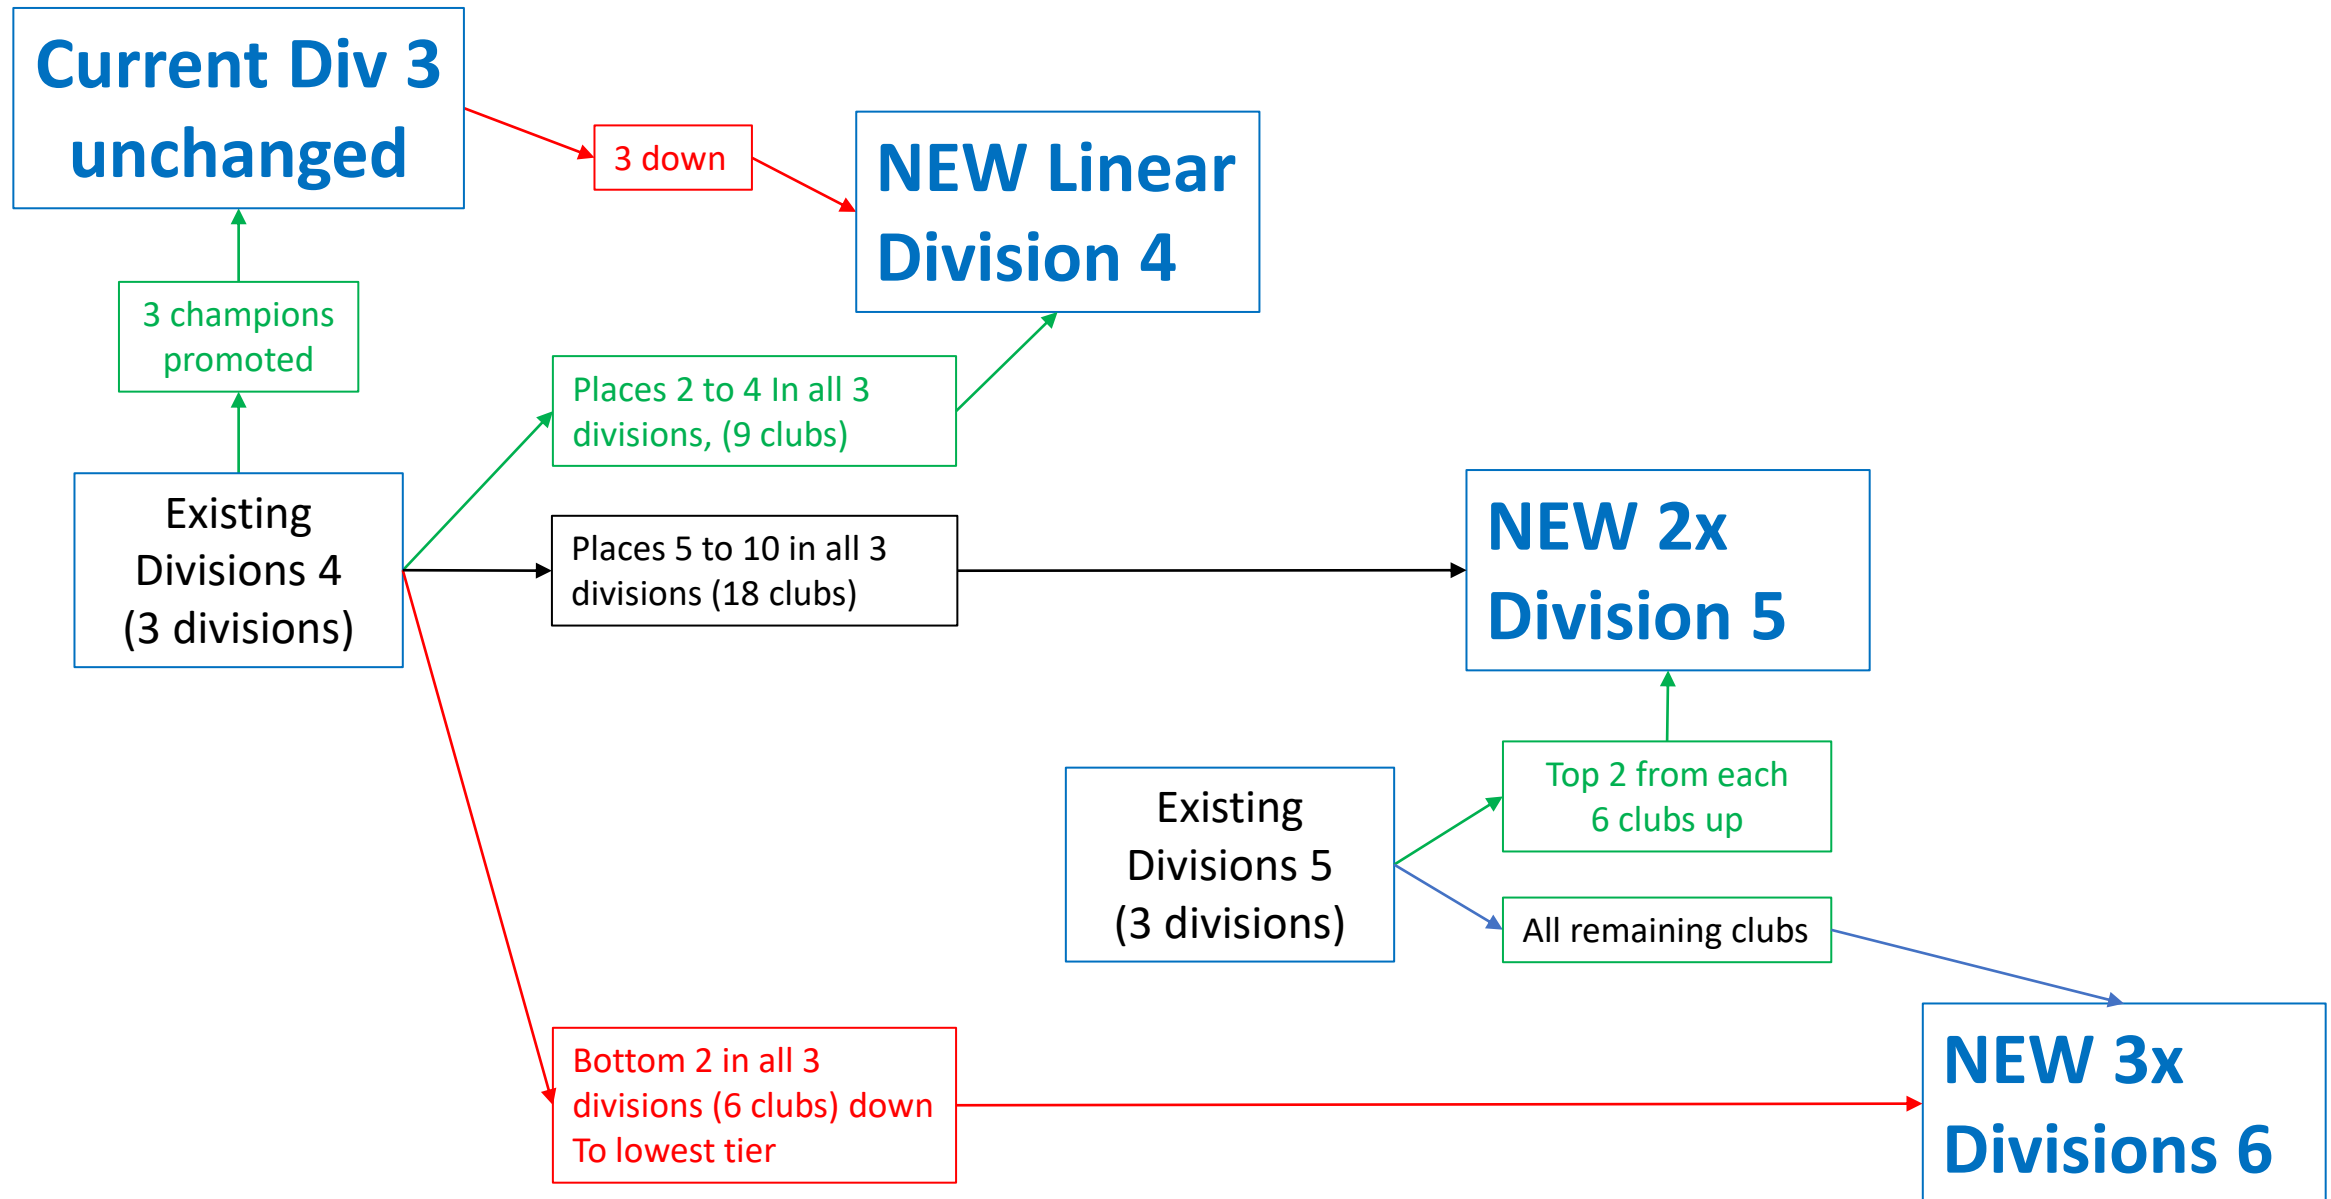

GMCL – a Linear Division 4

At the end of 2024, we will create a new Division 4 (“Linear Division 4”) between Division 3 and the 3 Existing Divisions 4

There will then be 2 regional divisions 5 (at old Div 4 level) and 3 regional divisions 6 (at old Div 5 level)

The Reason

- To create a further linear level to help increase consistency of competition as far down the Saturday structure as possible
- Whilst still maintaining more regionalised cricket in the final 2 tiers of the Saturday structure
- And ultimately creating an easier path out of the regionalised tiers with more promotion from them

At the end of the 2024 Season.....

At end of 2025 and beyond....

- Div 3 – 3 down
- Div 4 – 3 up, 4 down
- Divs 5 (x2) – 2 up in each, 3 down in each
- Divs 6 (x3) – 2 up in each